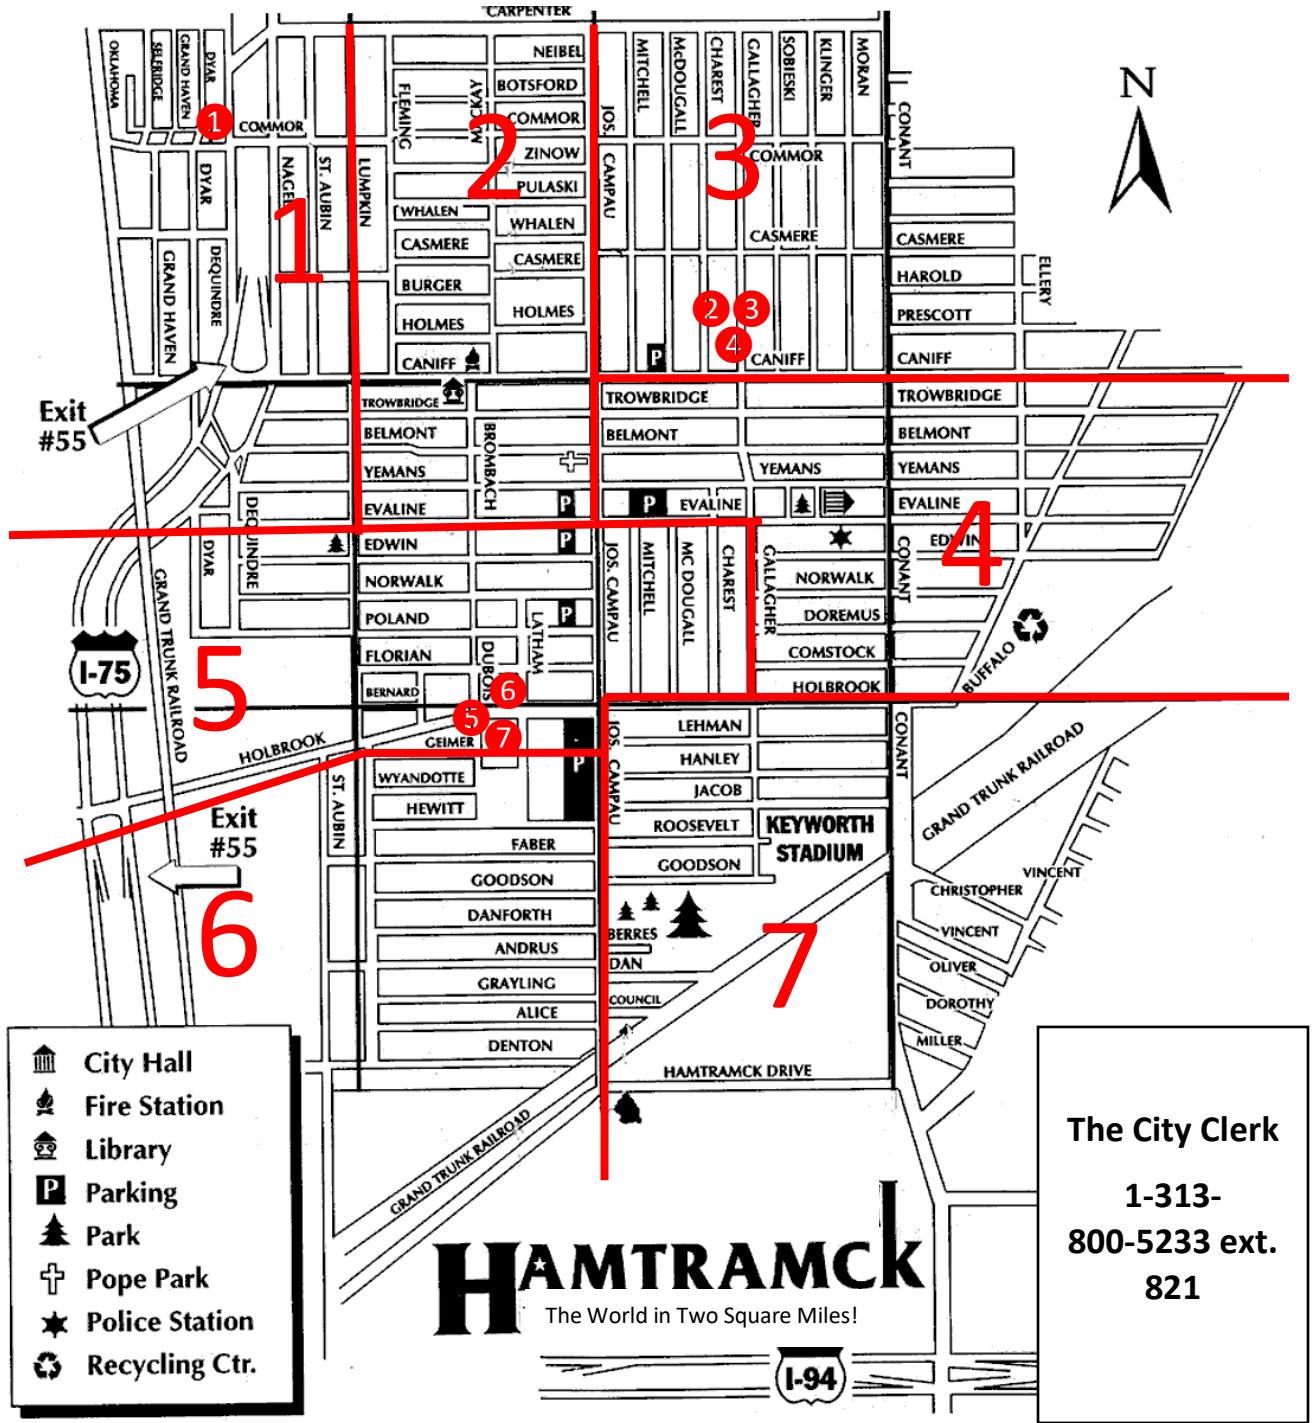

HAMTRAMCK VOTING PRECINCT MAP

Precinct 1	Housing Admin. Building	12025 Dequindre
Precinct 2	Community Center	11350 Charest
Precinct 3	Community Center	11350 Charest
Precinct 4	Community Center	11250 Charest
Precinct 5	Senior Plaza	2620 Holbrook
Precinct 6	Senior Plaza	2620 Holbrook
Precinct 7	Senior Plaza	2620 Holbrook